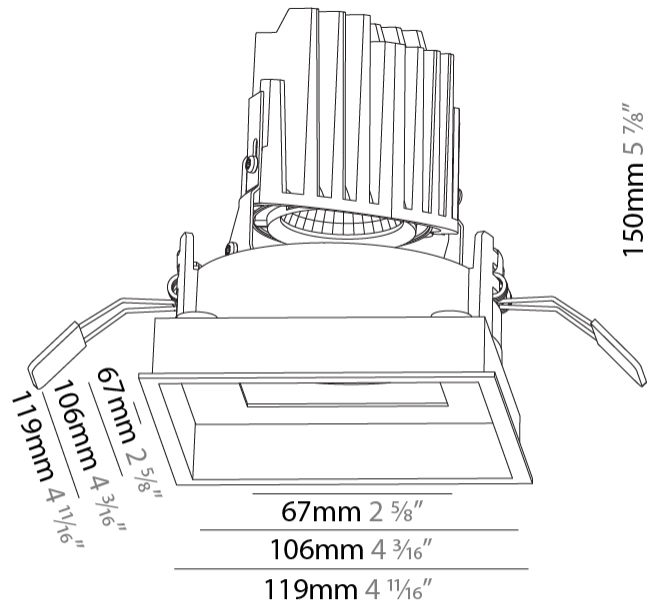

PHYSICAL

Shape: Square
Length (mm): 119
Length (in): 4 ¹¹/₁₆
Width (mm): 119
Width (in): 4 ¹¹/₁₆
Depth (mm): 150
Depth (in): 5 ⁷/₈
Ceiling Thickness (mm): 10 / 12.5 / 15
Ceiling Thickness (in): 3/8 or 1/2 or 9/16
Min. Recessing Depth (mm): 170
Min. Recessing Depth (in): 6 ¹¹/₁₆
Light Distribution: Downlight
Weight (kg): 0.69
Weight (lbs): 1.5
Fixture Finish: SSR / BKV / CWI / CRY / HAB / UFT / ITA / RUA / FTG / MYG / LOD / PUS / FRO / FUP / KIA / POP / BLS / SPG / MEY / GOH / GUM / CHC / COM / ABZ / JAG / OBR / MOS / ROR
Fixture Material: Aluminum Die Cast
Cut-out Measurements: 114mm / 4 1/2" x 114mm / 4 1/2"

ELECTRICAL

Lamp Type: LED (Zhaga Standard)
Input Wattage (W): 16.5
Total Output Wattage (W): 14
Dimming: Tri-Mode (Non-Dimming and Phase Dimming (120Vac only) and 0-10V Dimming)
Driver Included: No
Driver Location: Recessed Housing
Driver Type: Constant Current - Universal
Driver Class: Class 2
Input Voltage (V): 120 - 277
Constant Current (MA): 350

LED

Number of LEDs: 1
Color Temperature (°K): 2700 / 3000 / 3500 / 4000
Max. Delivered Lumen (lm): 940 / 980 / 1029 / 1050
Nominal Lumen (lm): 1386 / 1438 / 1511 / 1542
CRI: >90 CRI
Lamp Life (hrs): 50000

OPTICAL

Reflector: 20 / 40 / 60

RATINGS AND CERTIFICATIONS

Certified By: Certified for North American Standards
IP rating: IP20