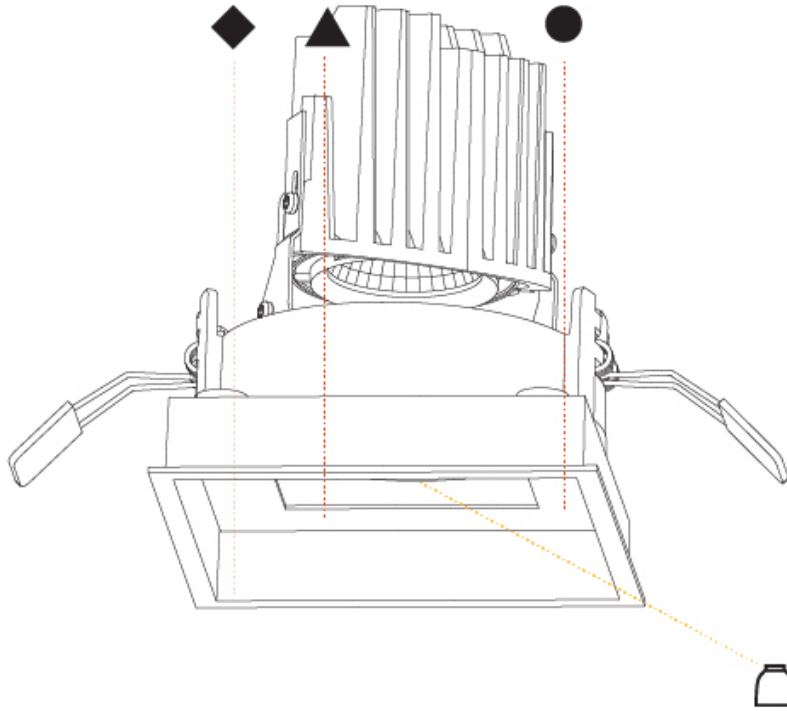

## BIONIQ SQUARE DEEP COMFORT RECESSED

A35553-

PROJECT

TYPE

SPECIFIER

QUANTITY

DATE

A